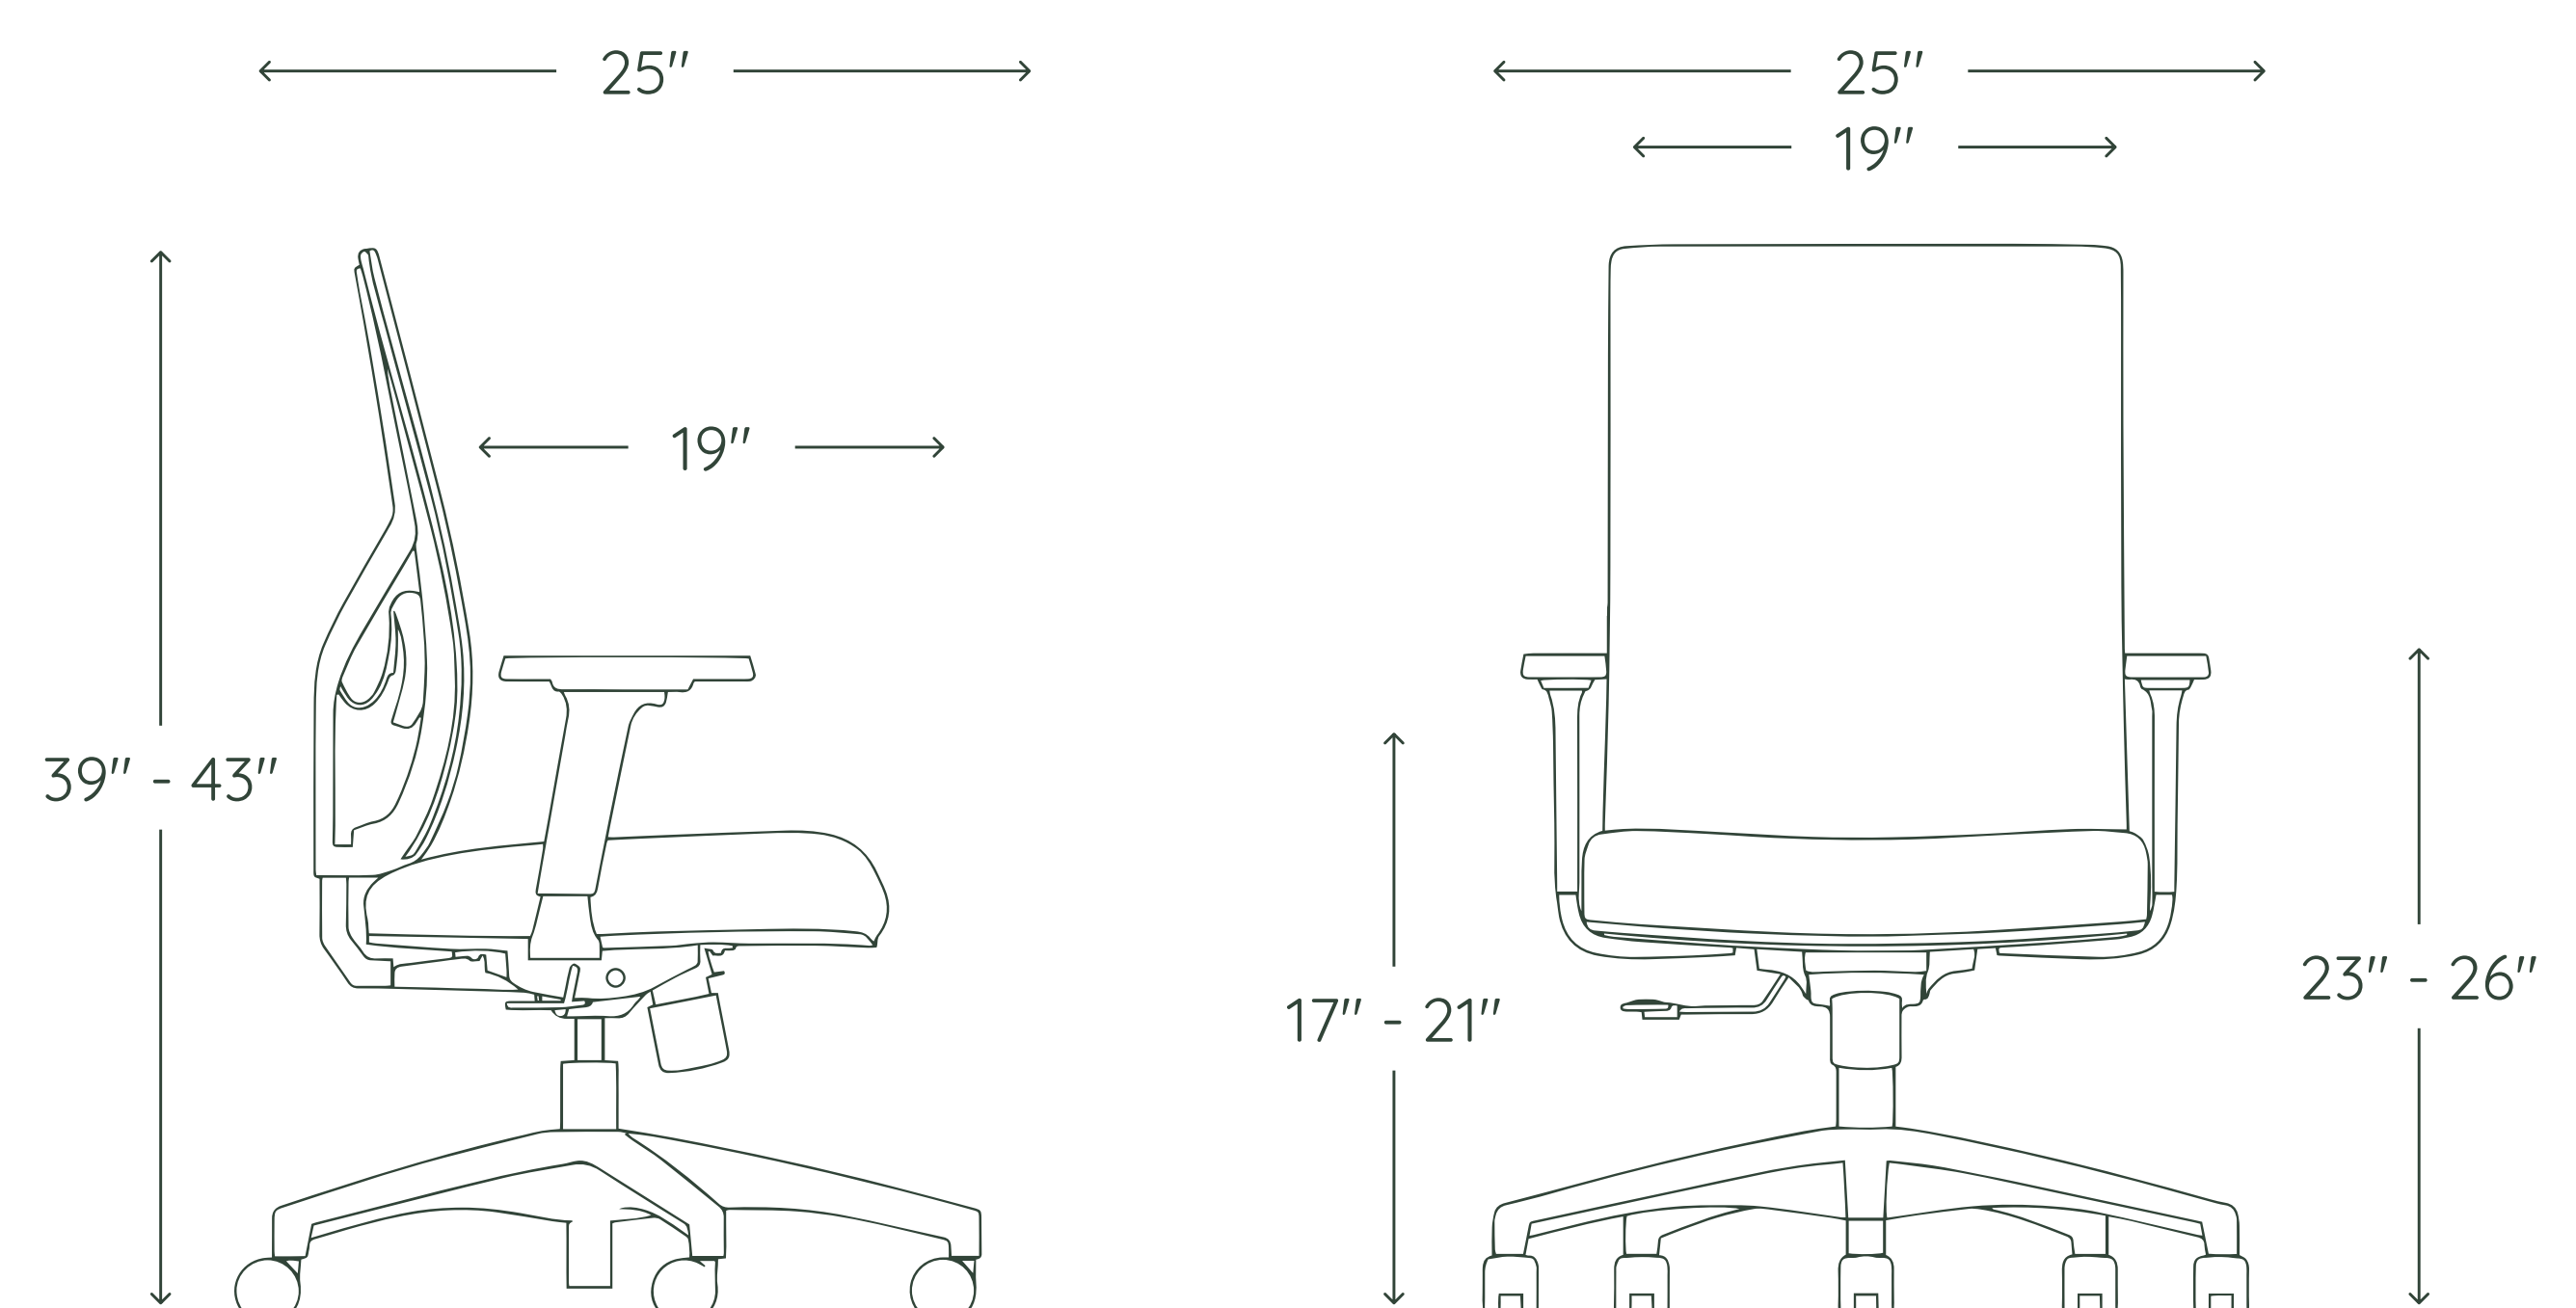

FRAME COLORS

Black

#111111

SPECIFICATIONS

Overall: 26"W x 24"D x 39"-43"H

Armrest height: 23"-26"

Chair height: 39"-43"

Tilt range: 20°

Seat height: 17"-21"

Max capacity: 275 lbs

Seat depth: 19"

Assembled weight: 38 lbs

Branch