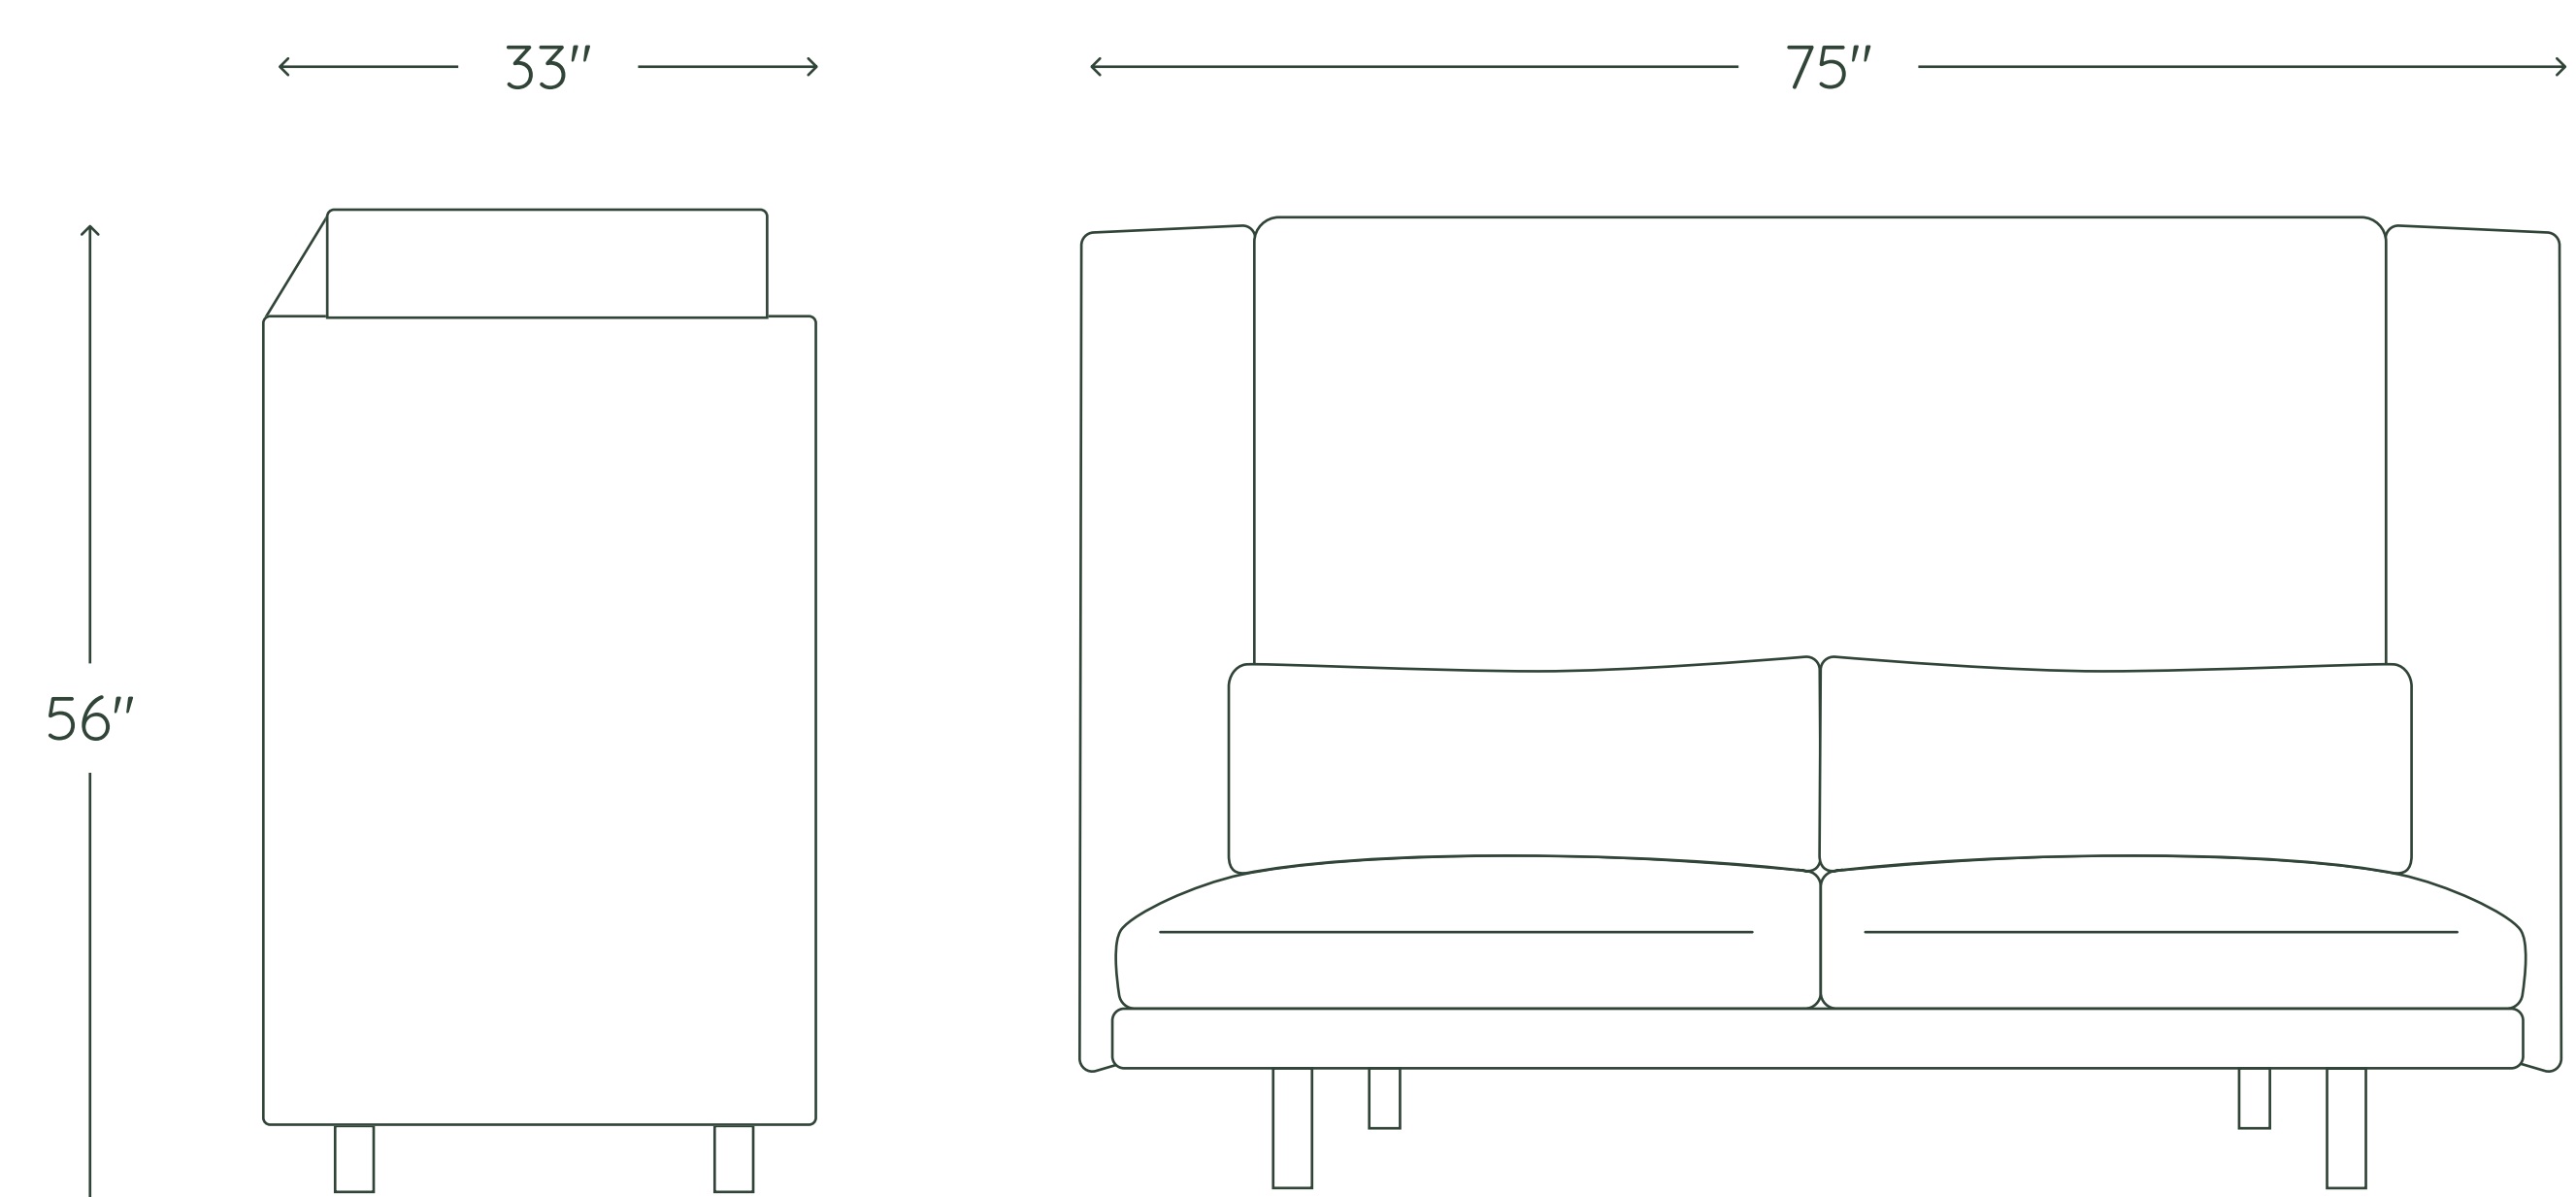

Built to contract-grade specifications, the Privacy Sofa is constructed with a robust steel frame and fabrics rated to 100,000+ double rubs for years of use in shared spaces. Soft lines combine for a timeless yet modern expression that makes it an ideal fit in any workspace, hospitality setting, or lounge area.

COLORS

Gust

#959285

SPECIFICATIONS

Overall: 75"W x 33"D x 56"H

Assembled weight: 176.4 lbs