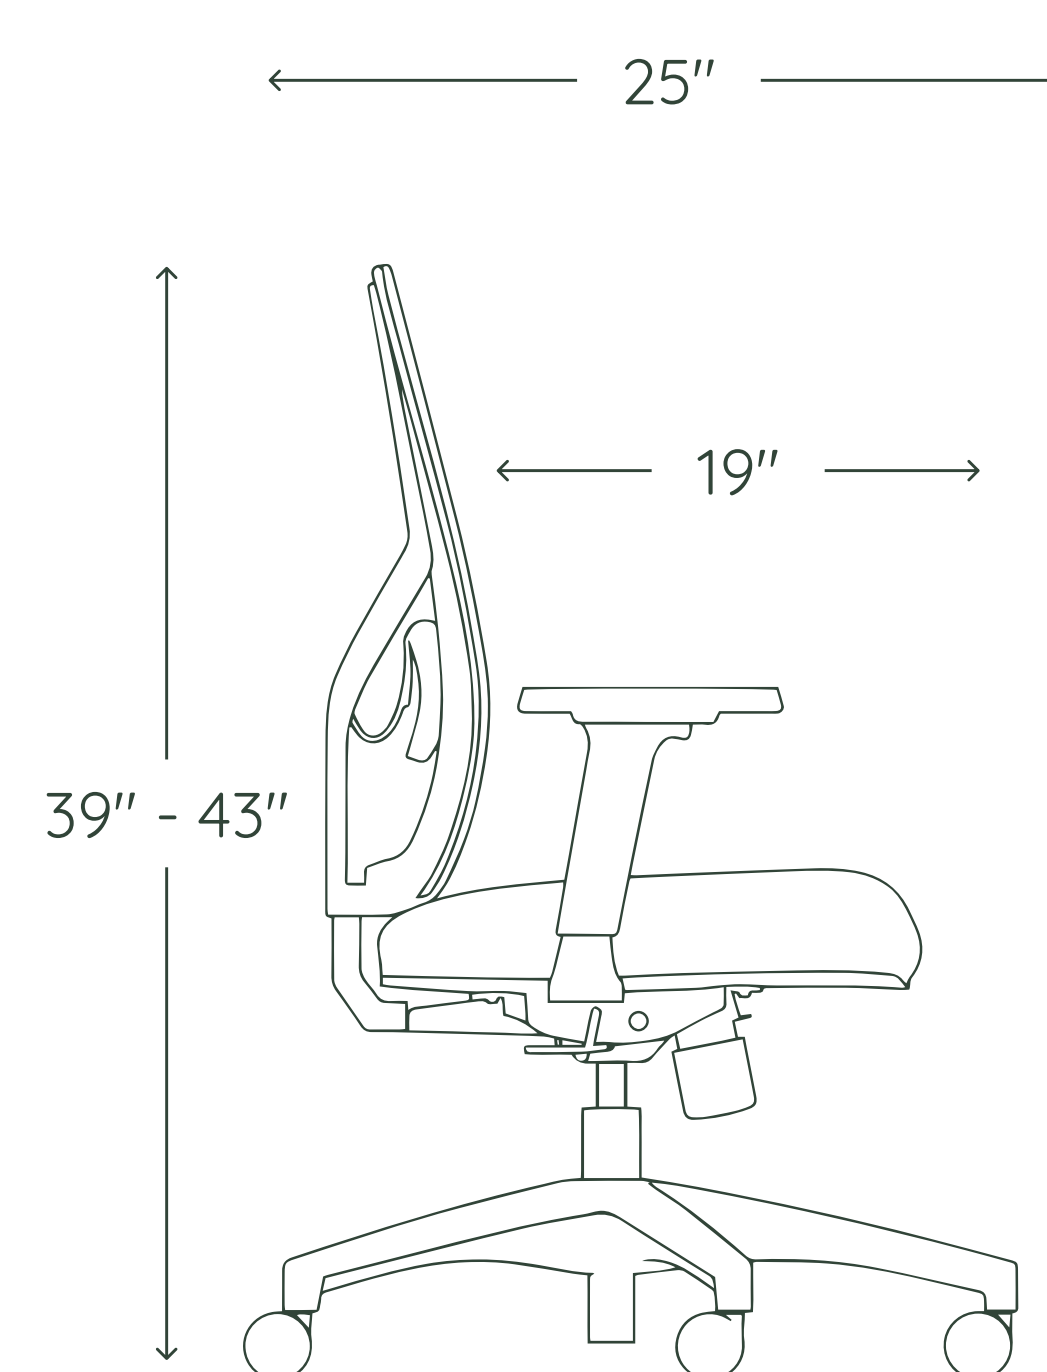

Black

#111111

SPECIFICATIONS

Overall: 26"W x 24"D x 39"-43"H

Armrest height: 23"-26"

Chair height: 39"-43"

Tilt range: 20°

Seat height: 17"-21"

Max capacity: 275 lbs

Seat depth: 19"

Assembled weight: 38 lbs

Branch