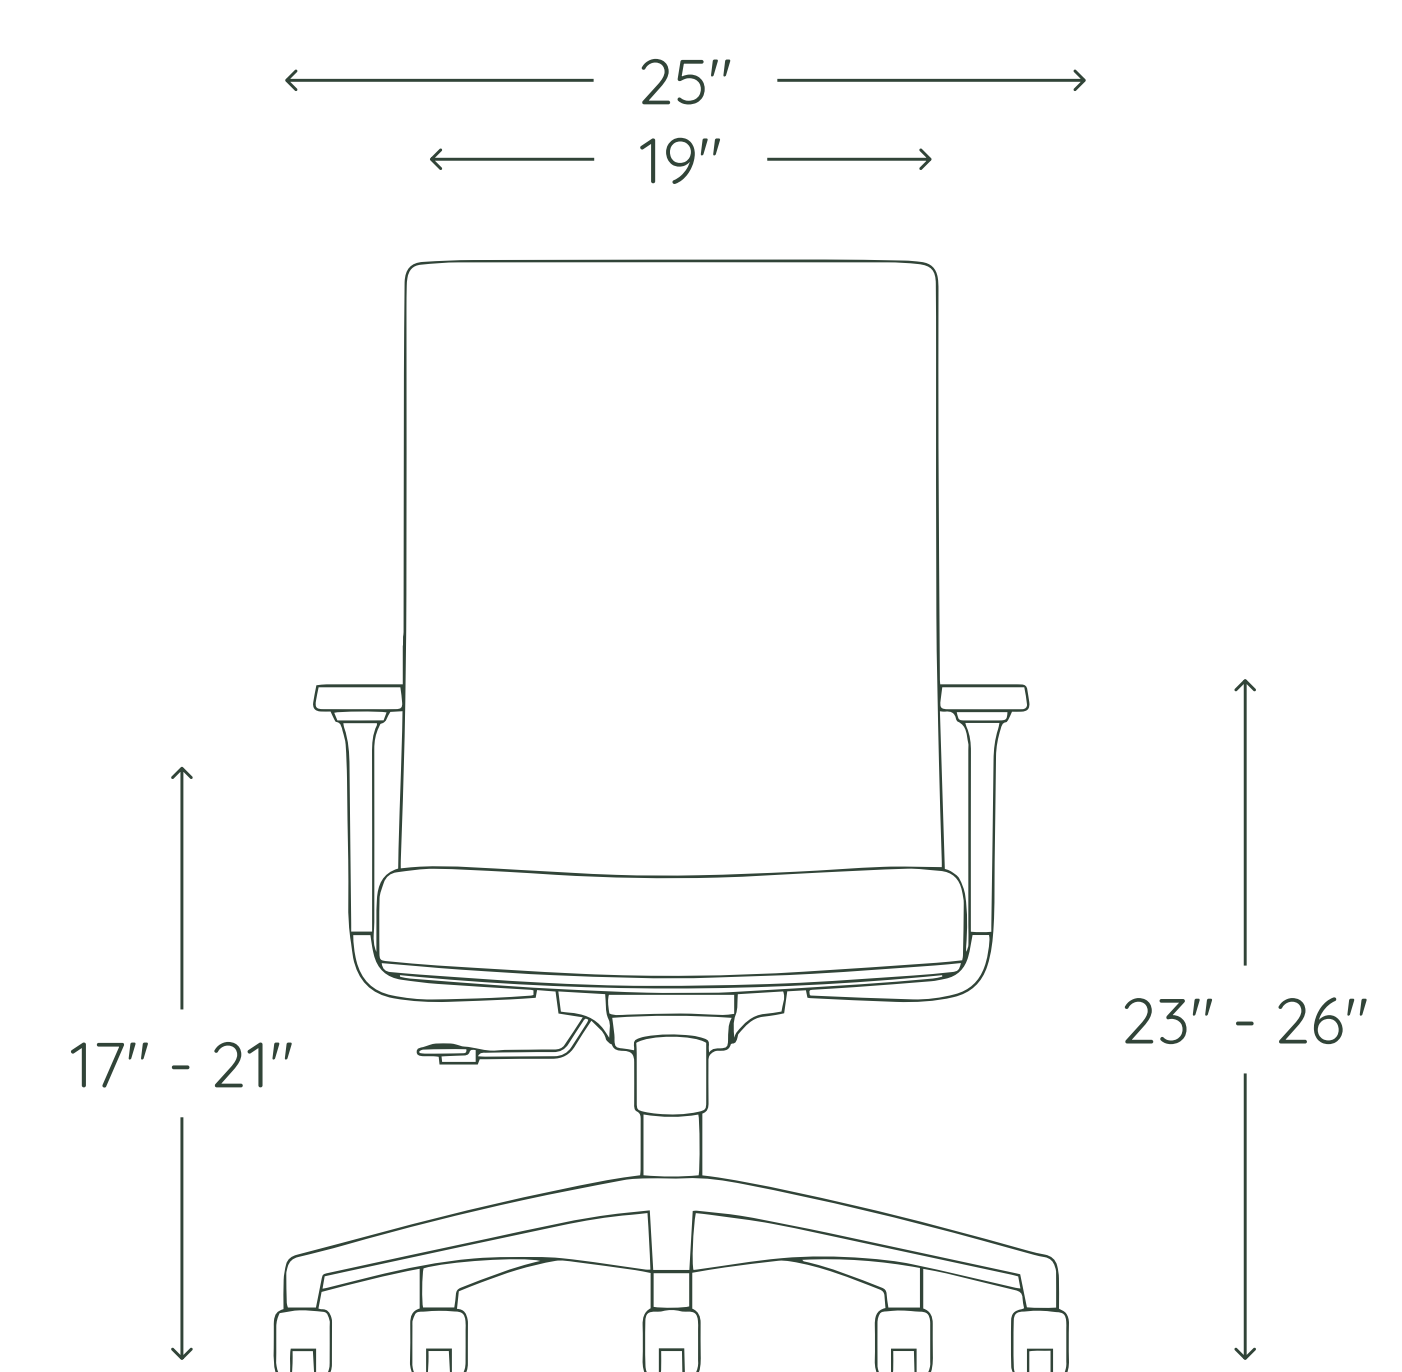

Black

#111111

SPECIFICATIONS

Overall: 26"W x 24"D x 39"-43"H

Armrest height: 23"-26"

Chair height: 39"-43"

Tilt range: 20°

Seat height: 17"-21"

Max capacity: 275 lbs

Seat depth: 19"

Assembled weight: 38 lbs

Branch