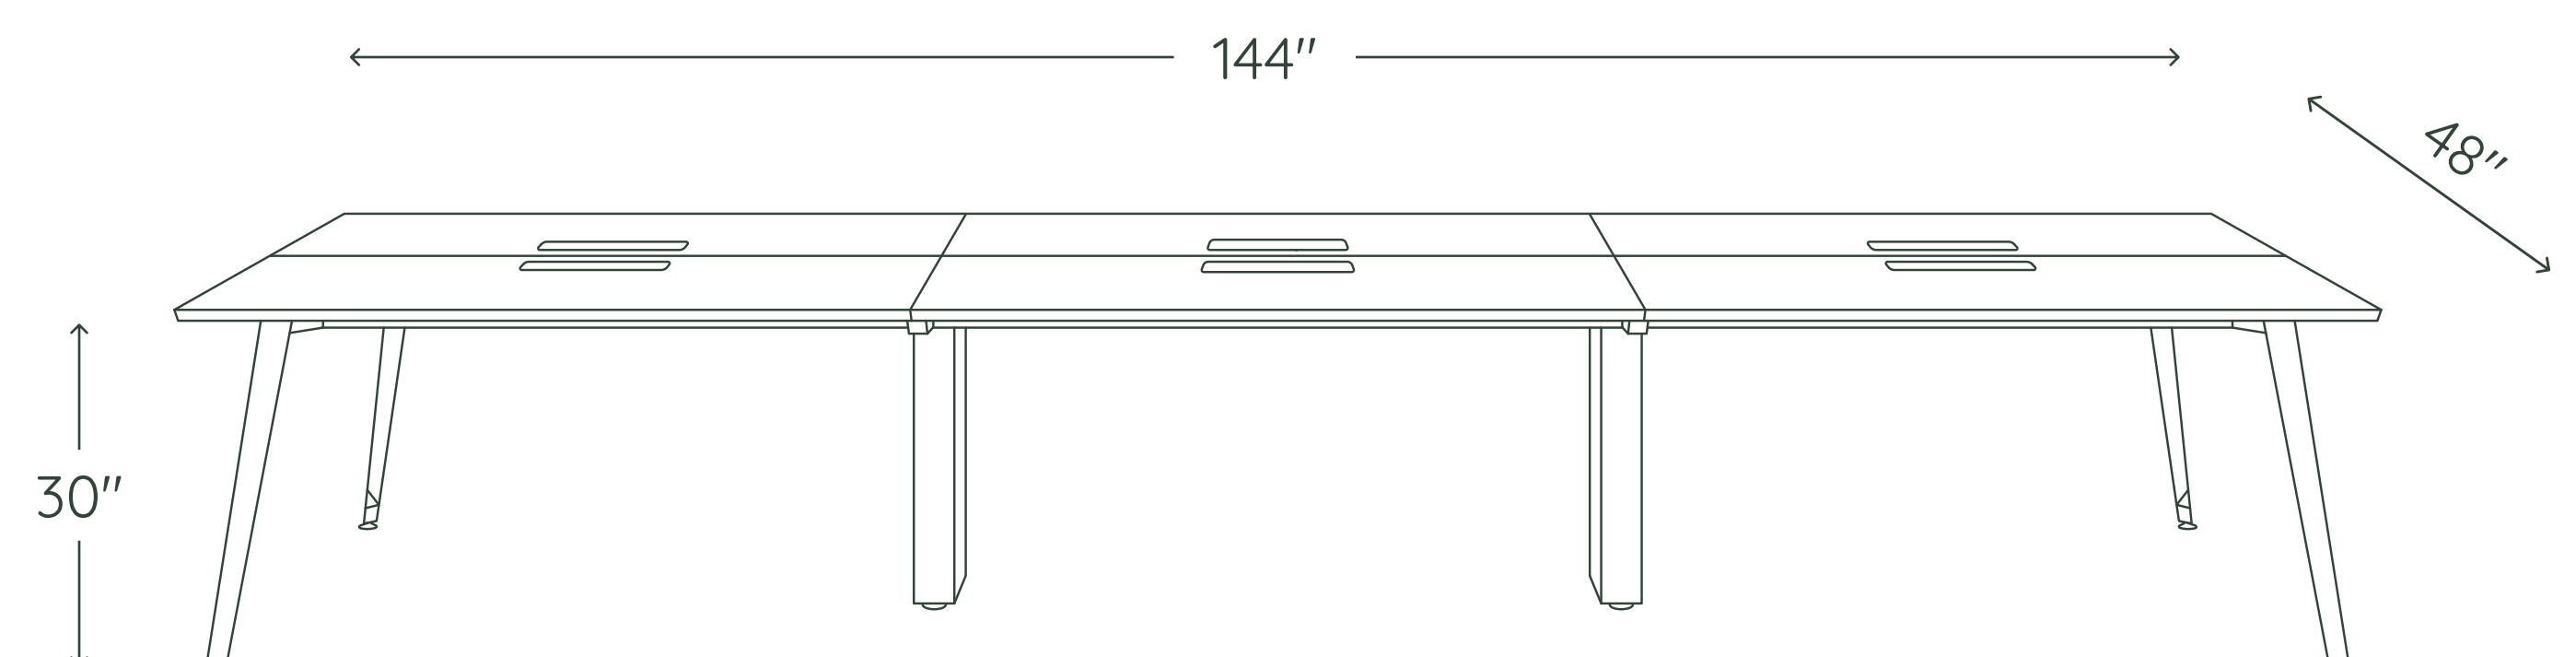

Six Person Desk

OVERVIEW

The Branch Six Person Desk provides a foundation for clear thinking and inspired doing for teams of six (or more). While adding a modern touch to the open office, the classic design is complemented by robust construction. The flexible modularity allows for easy additions as you grow.

SPECIFICATIONS

Workstation size

Weight: 350 lbs

48x24: 48"W x 24"D x 30"H

Max capacity: 650 lbs

OPTIONAL ADD ONS

In-Desk Power

With five AC outlets, one USB-B port, and one USB-C port, your desk will be ready to power your workday.