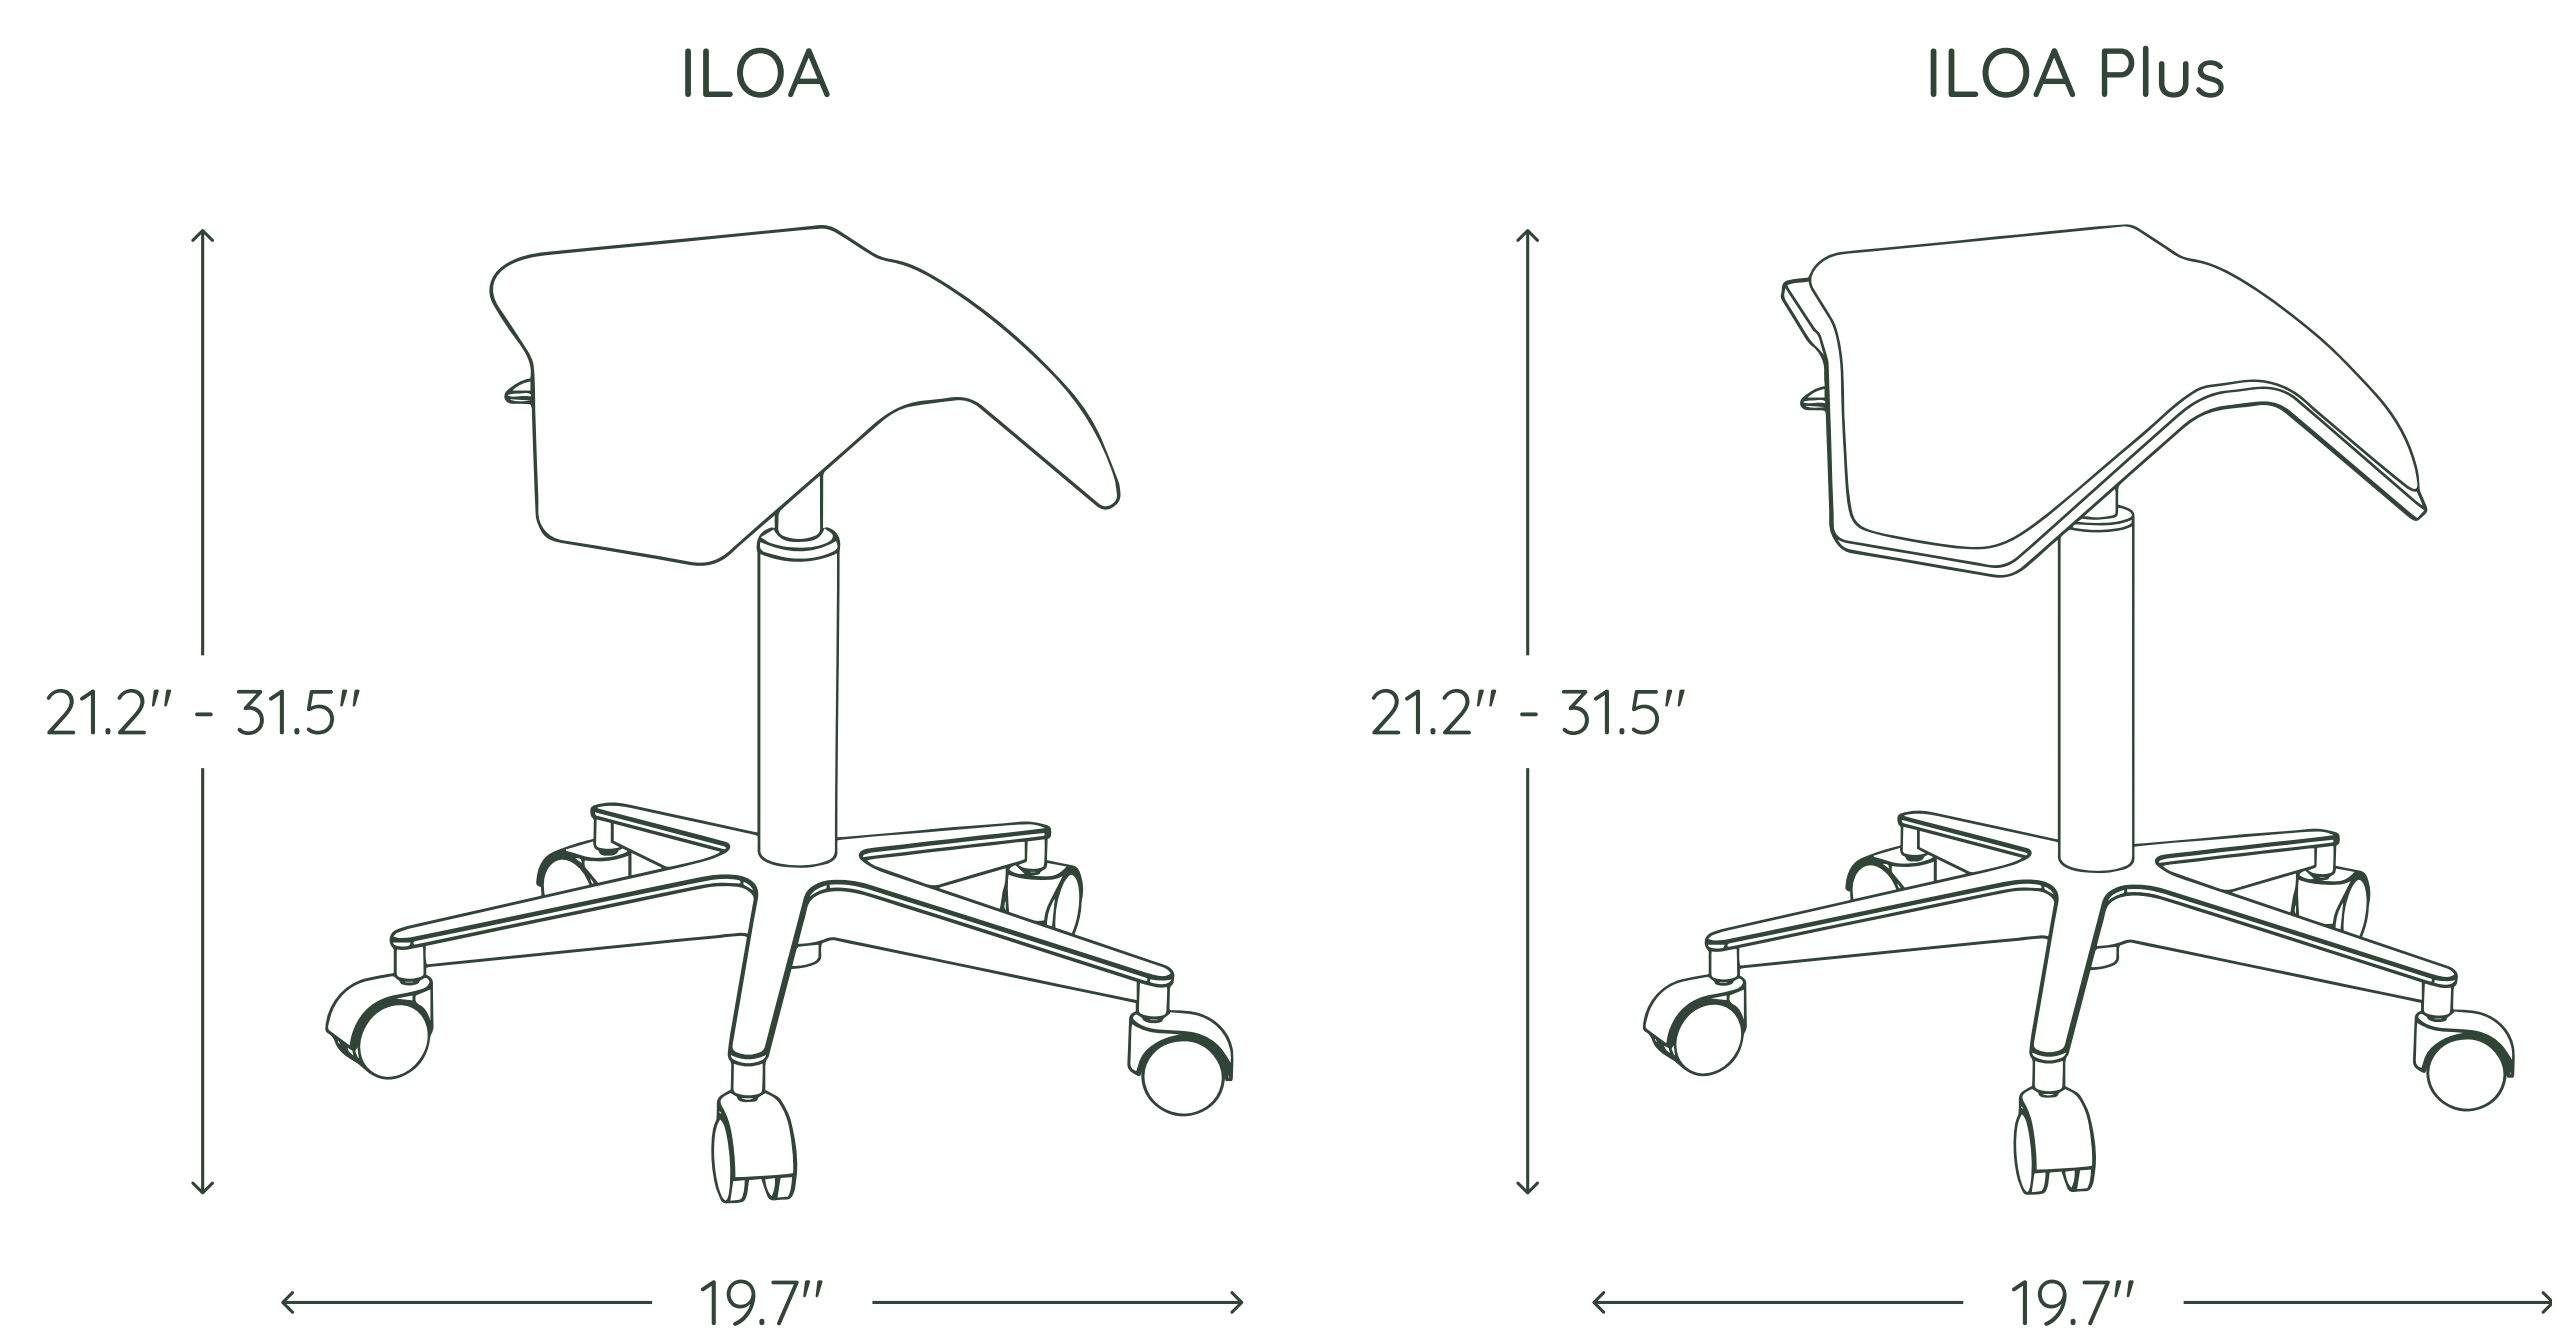

Steel gas lift: easy and smooth steel gas lift with over 10" of height adjustment.

RETURN POLICY

Like-new Branch products in their original packaging can be returned for a refund within 30 days of purchase.

Promotes healthy sitting by aligning your spine, opening your hips, and engaging your core. Ideal for workers who alternate between sitting and standing at work, short work sprints or a team touch base, and small nooks and dynamic workspaces.

The Saddle Chair is height-adjustable and available with a standard upholstered seat (ILOA) or premium, reinforced seat (ILOA Plus).

COLORS

Black	Dove	Brick	Forest	Pacific
				
#111111	#D9D9D9	#8C4545	#4C5946	#588097

SPECIFICATIONS

Overall: 19.7"W x 19.7"D x 21.2"-31.5"H

Seat height: 21.2"-31.5"

Seat width: 16.9"

Seat depth: 14.2"

Chair base: 19.7"

Cushion thickness: 1.6"

Max capacity: 265 lbs