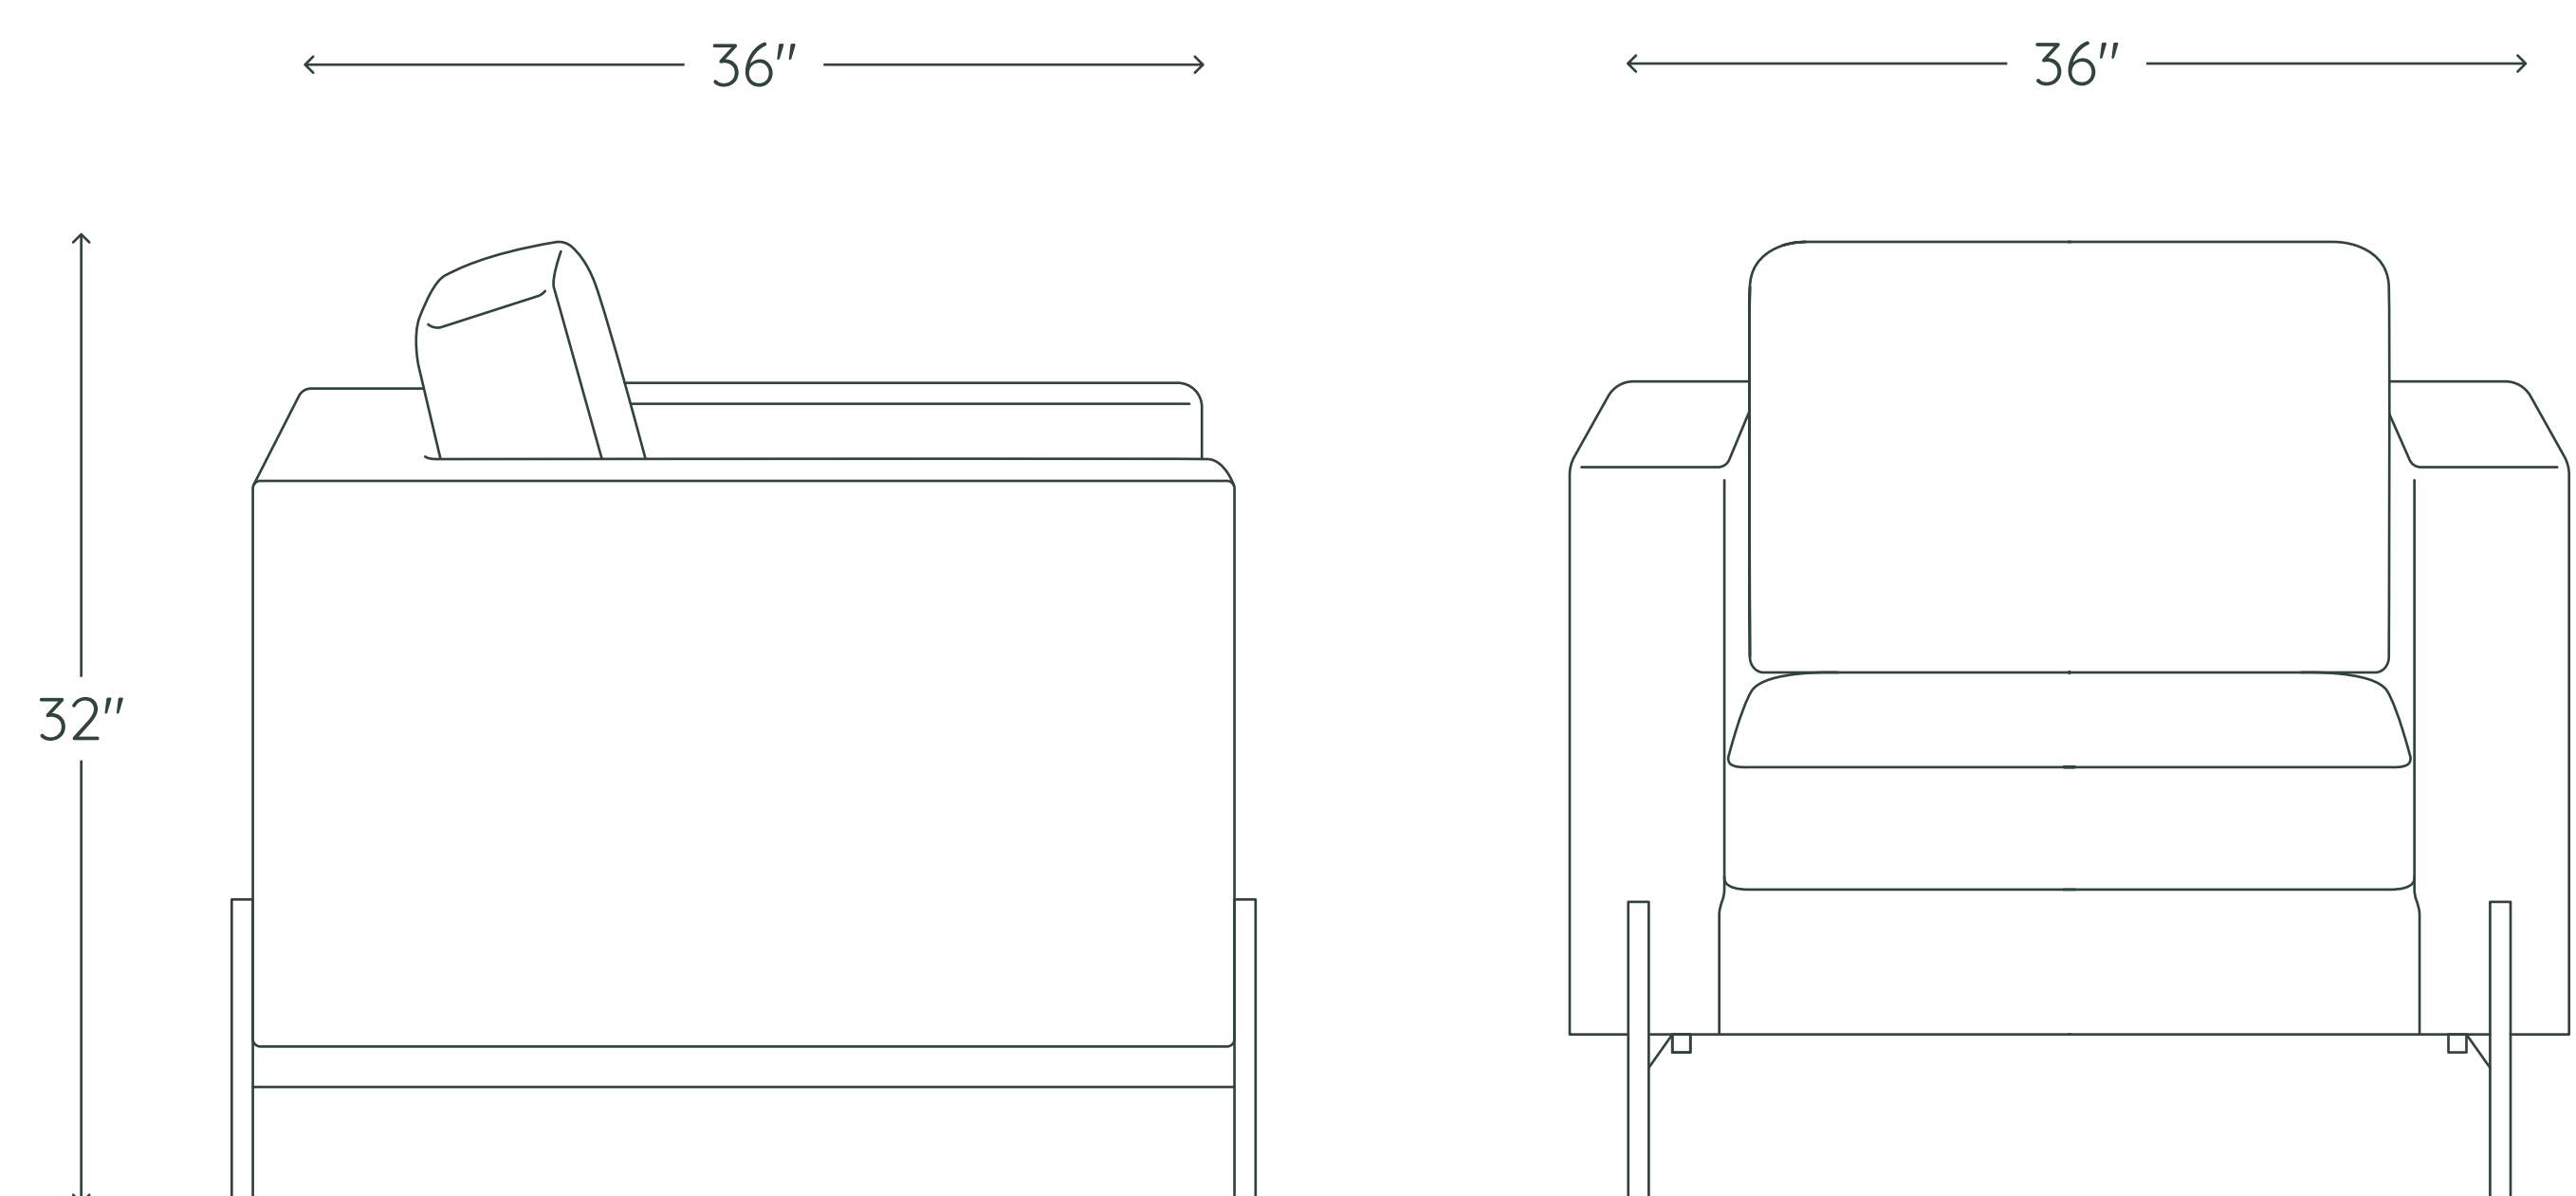

MATERIALS

Kiln-dried hardwood frame: provides stable and long lasting comfort and stability.

Cold rolled steel legs: for a smooth and superior finish.

High-density foam: durable and supportive high-density foam suitable for long-term use.

Fabric: Dacron fiber wrap fabric, rated to 100,000 double rubs

RETURN POLICY

Like-new Branch products in their original packaging can be returned for a refund within 30 days of purchase.

WARRANTY

2-year warranty. View our full policy at branchfurniture.com/pages/returns-and-warranty.

CLEANING AND CARE

Base: wipe off dust with a soft cloth, and use a mild soap with water to remove stains and debris.

Seat: use a furniture spot-cleaner to remove any stains from your chair. Avoid bleach and water-based cleaning products to prevent discoloration.

SPECIFICATIONS

Overall: 36"W x 36"D x 32"H

Max capacity: 300 lbs

Assembled weight: 70 lbs