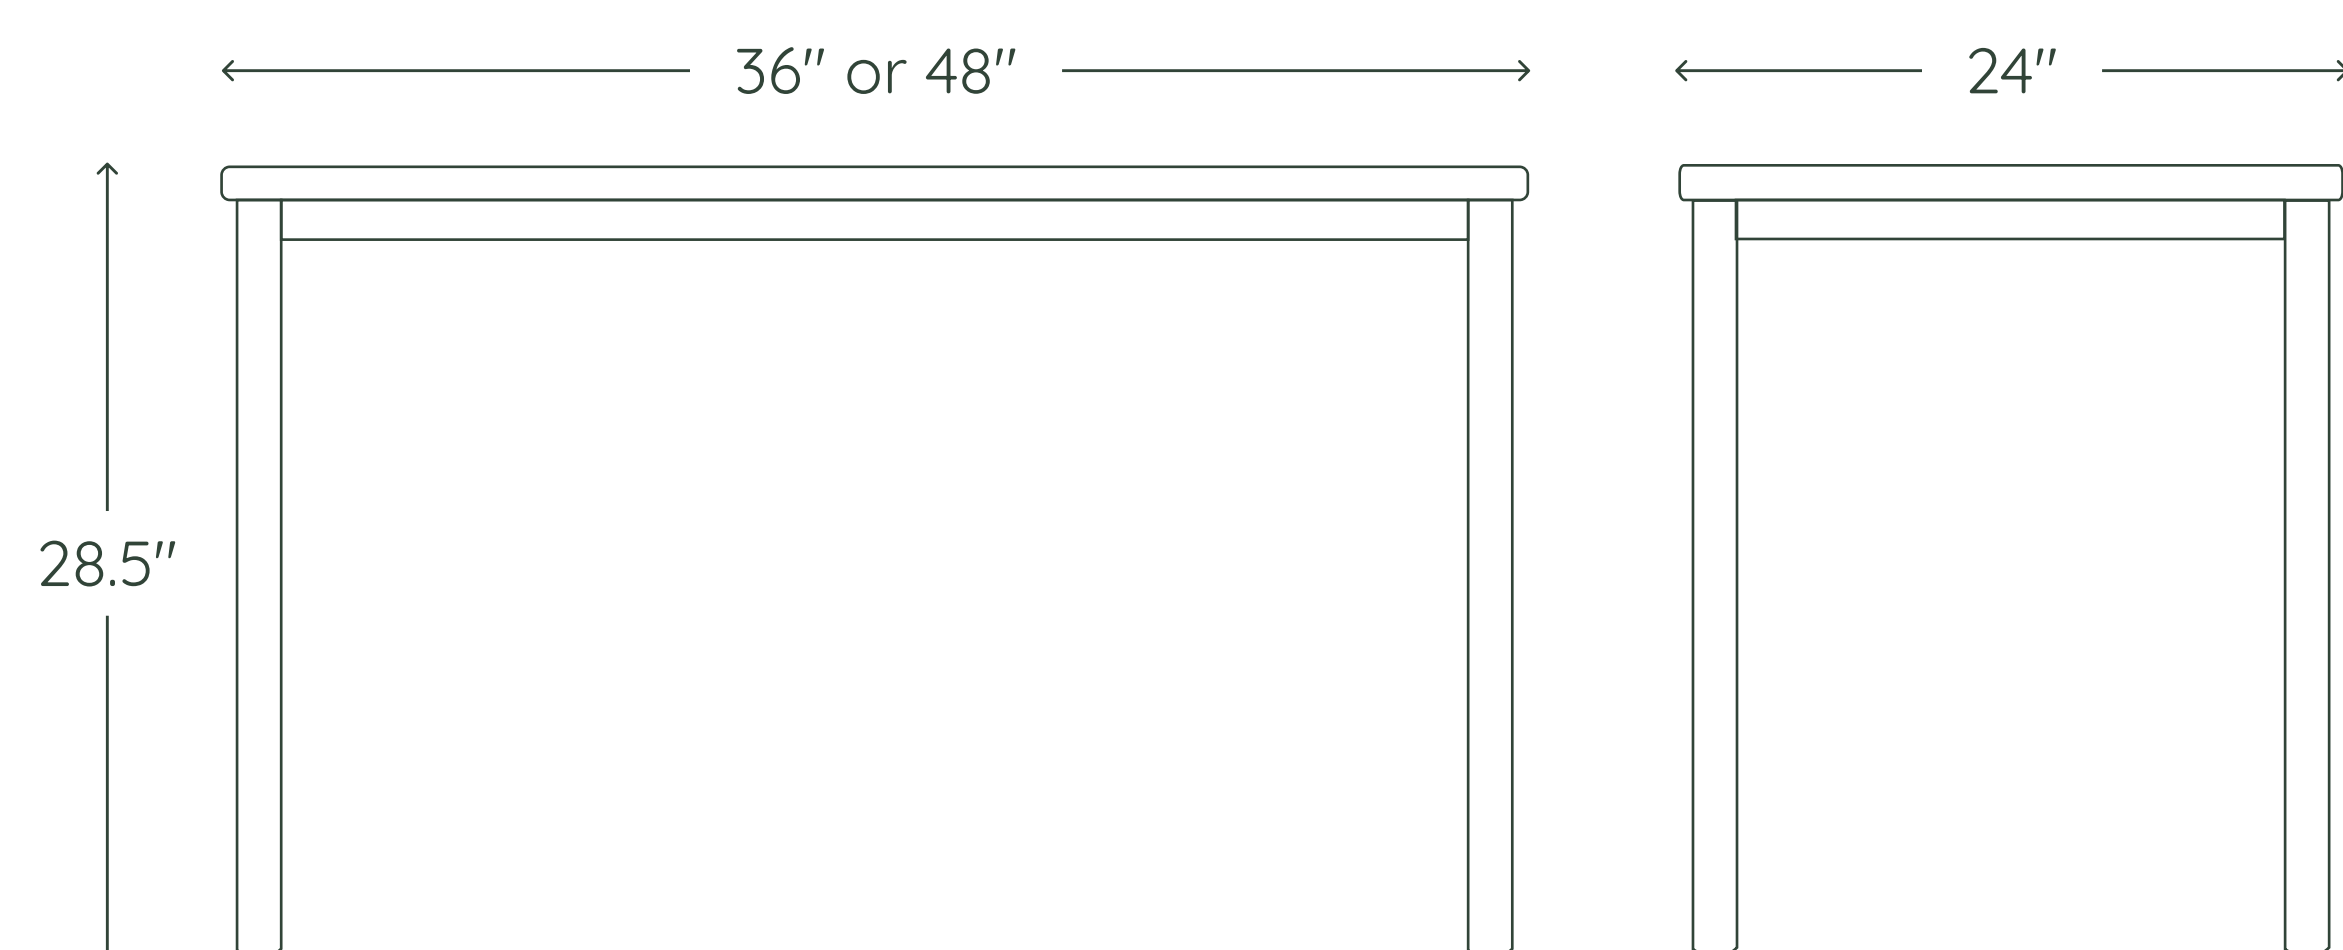

TOP COLORS

BASE COLORS

SPECIFICATIONS

36x24: 36"W x 24"D x 28.5"H **Assembled weight:** 42-51 lbs

48x24: 48"W x 24"D x 28.5"H

OPTIONAL ADD ONS

Desk Drawer

Turn your desk into a clutter-free oasis.