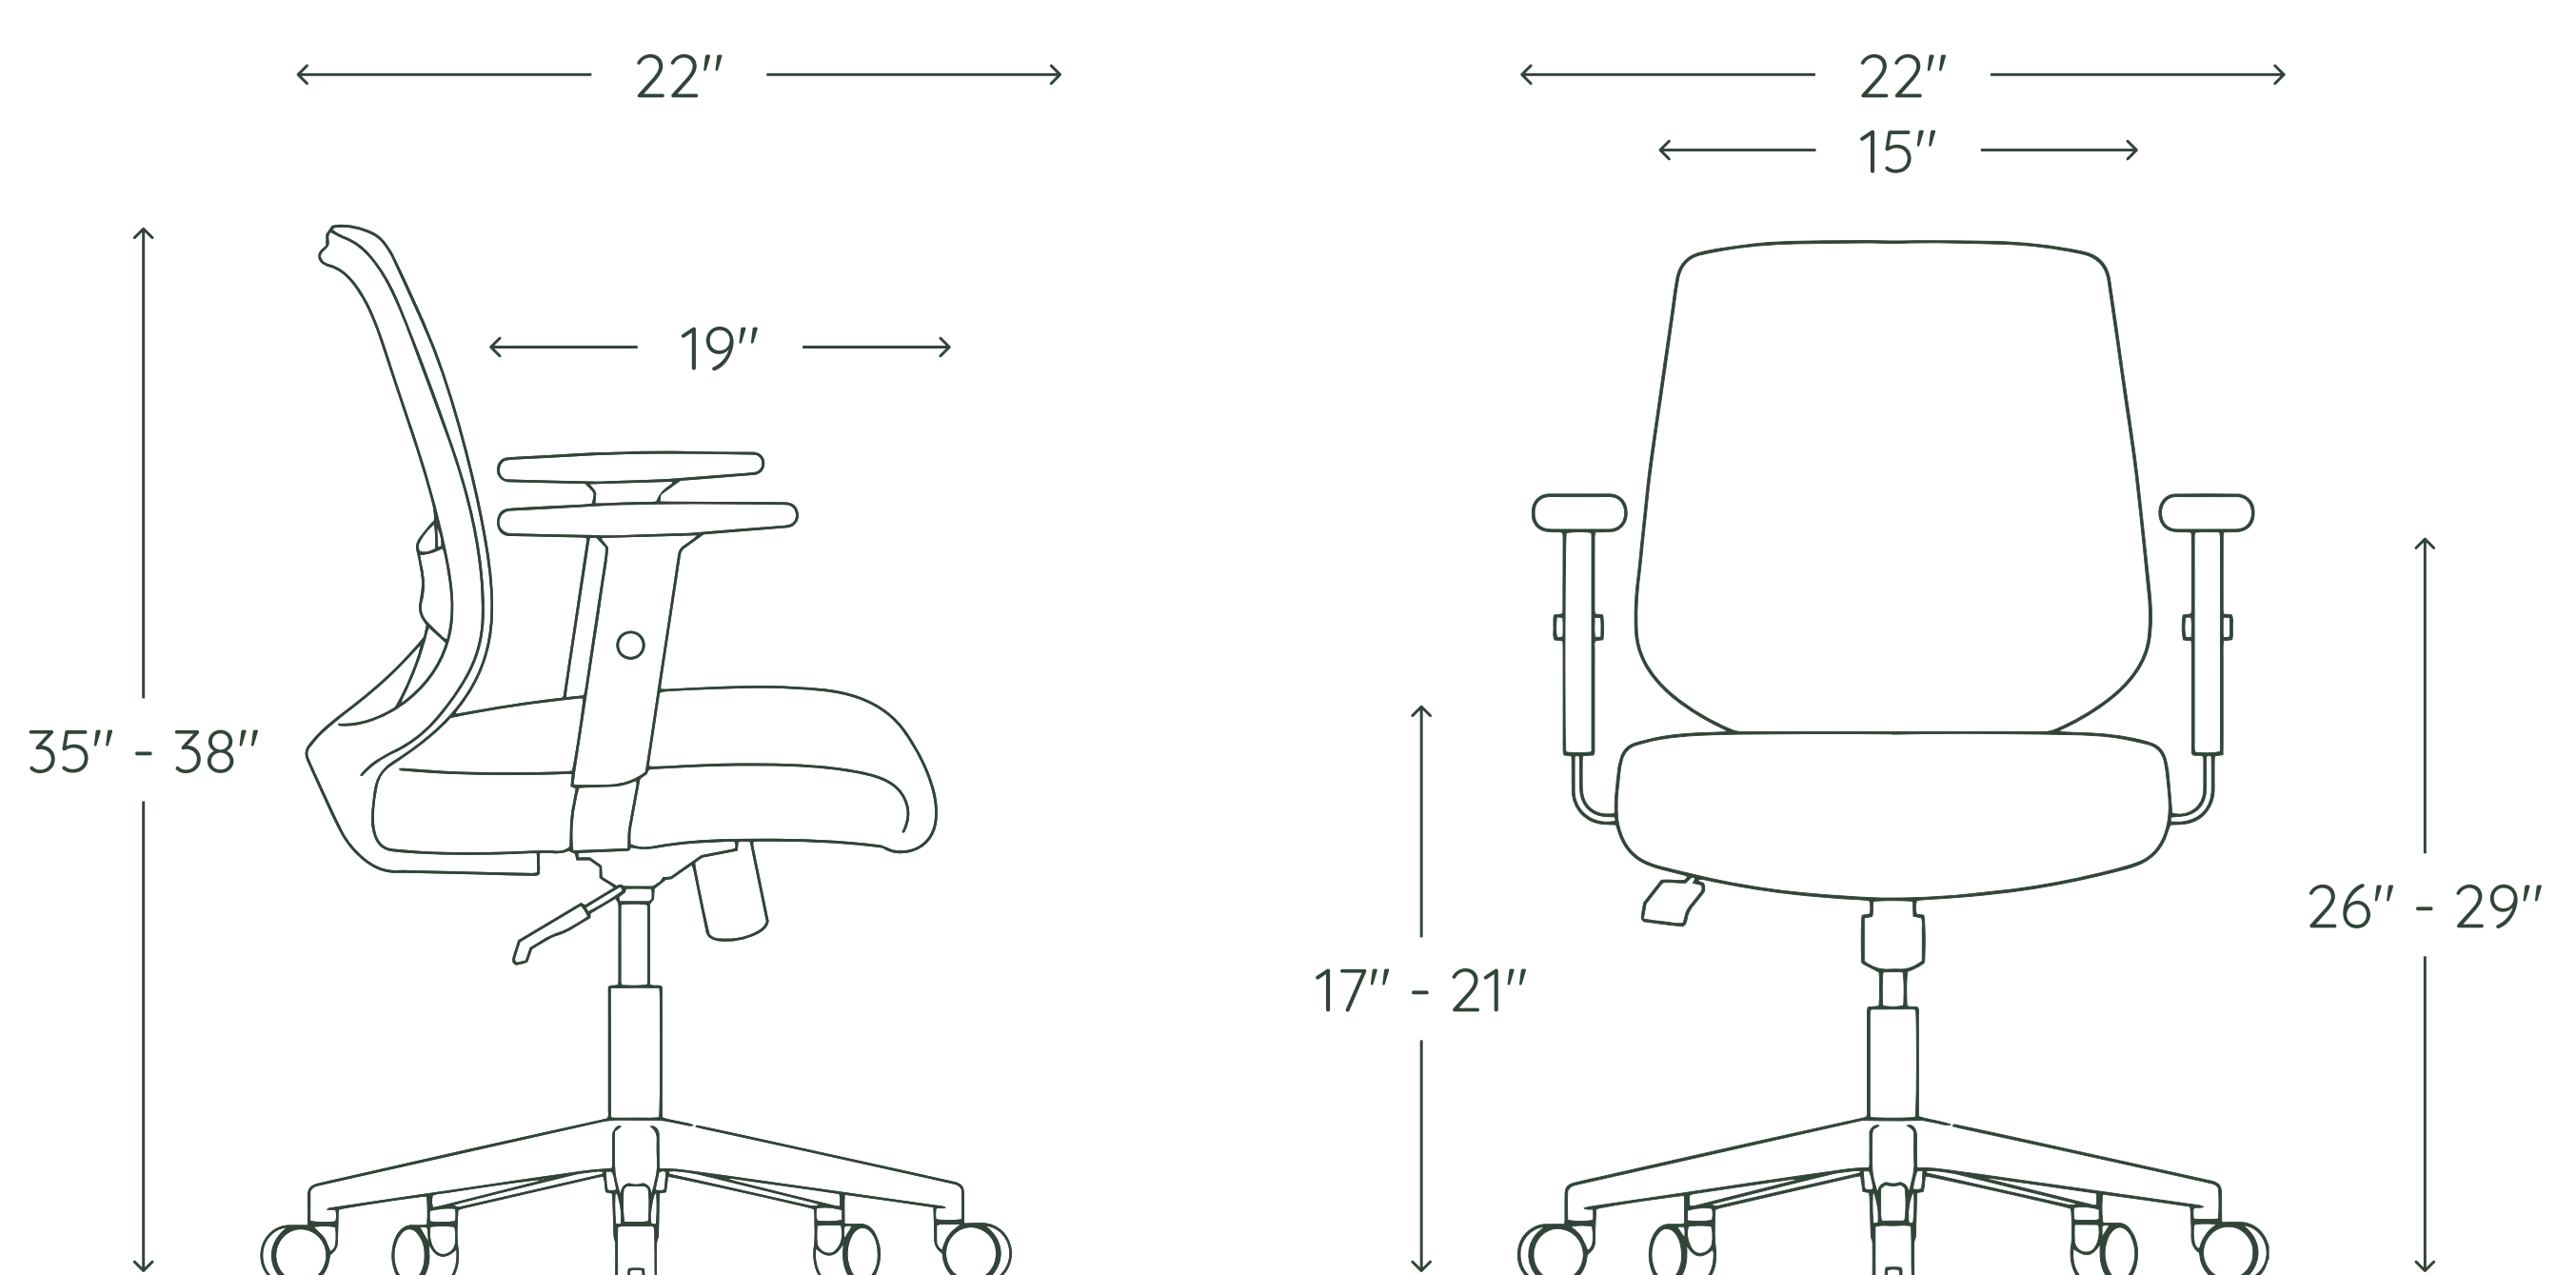

SPECIFICATIONS

Overall: 22"W x 22"D x 35"-38"H Armrest height: 26"-29"

Chair height: 35"-38"

Tilt range: 20°

Seat height: 17"-21"

Max capacity: 225 lbs

Seat depth: 19"

Assembled weight: 30 lbs