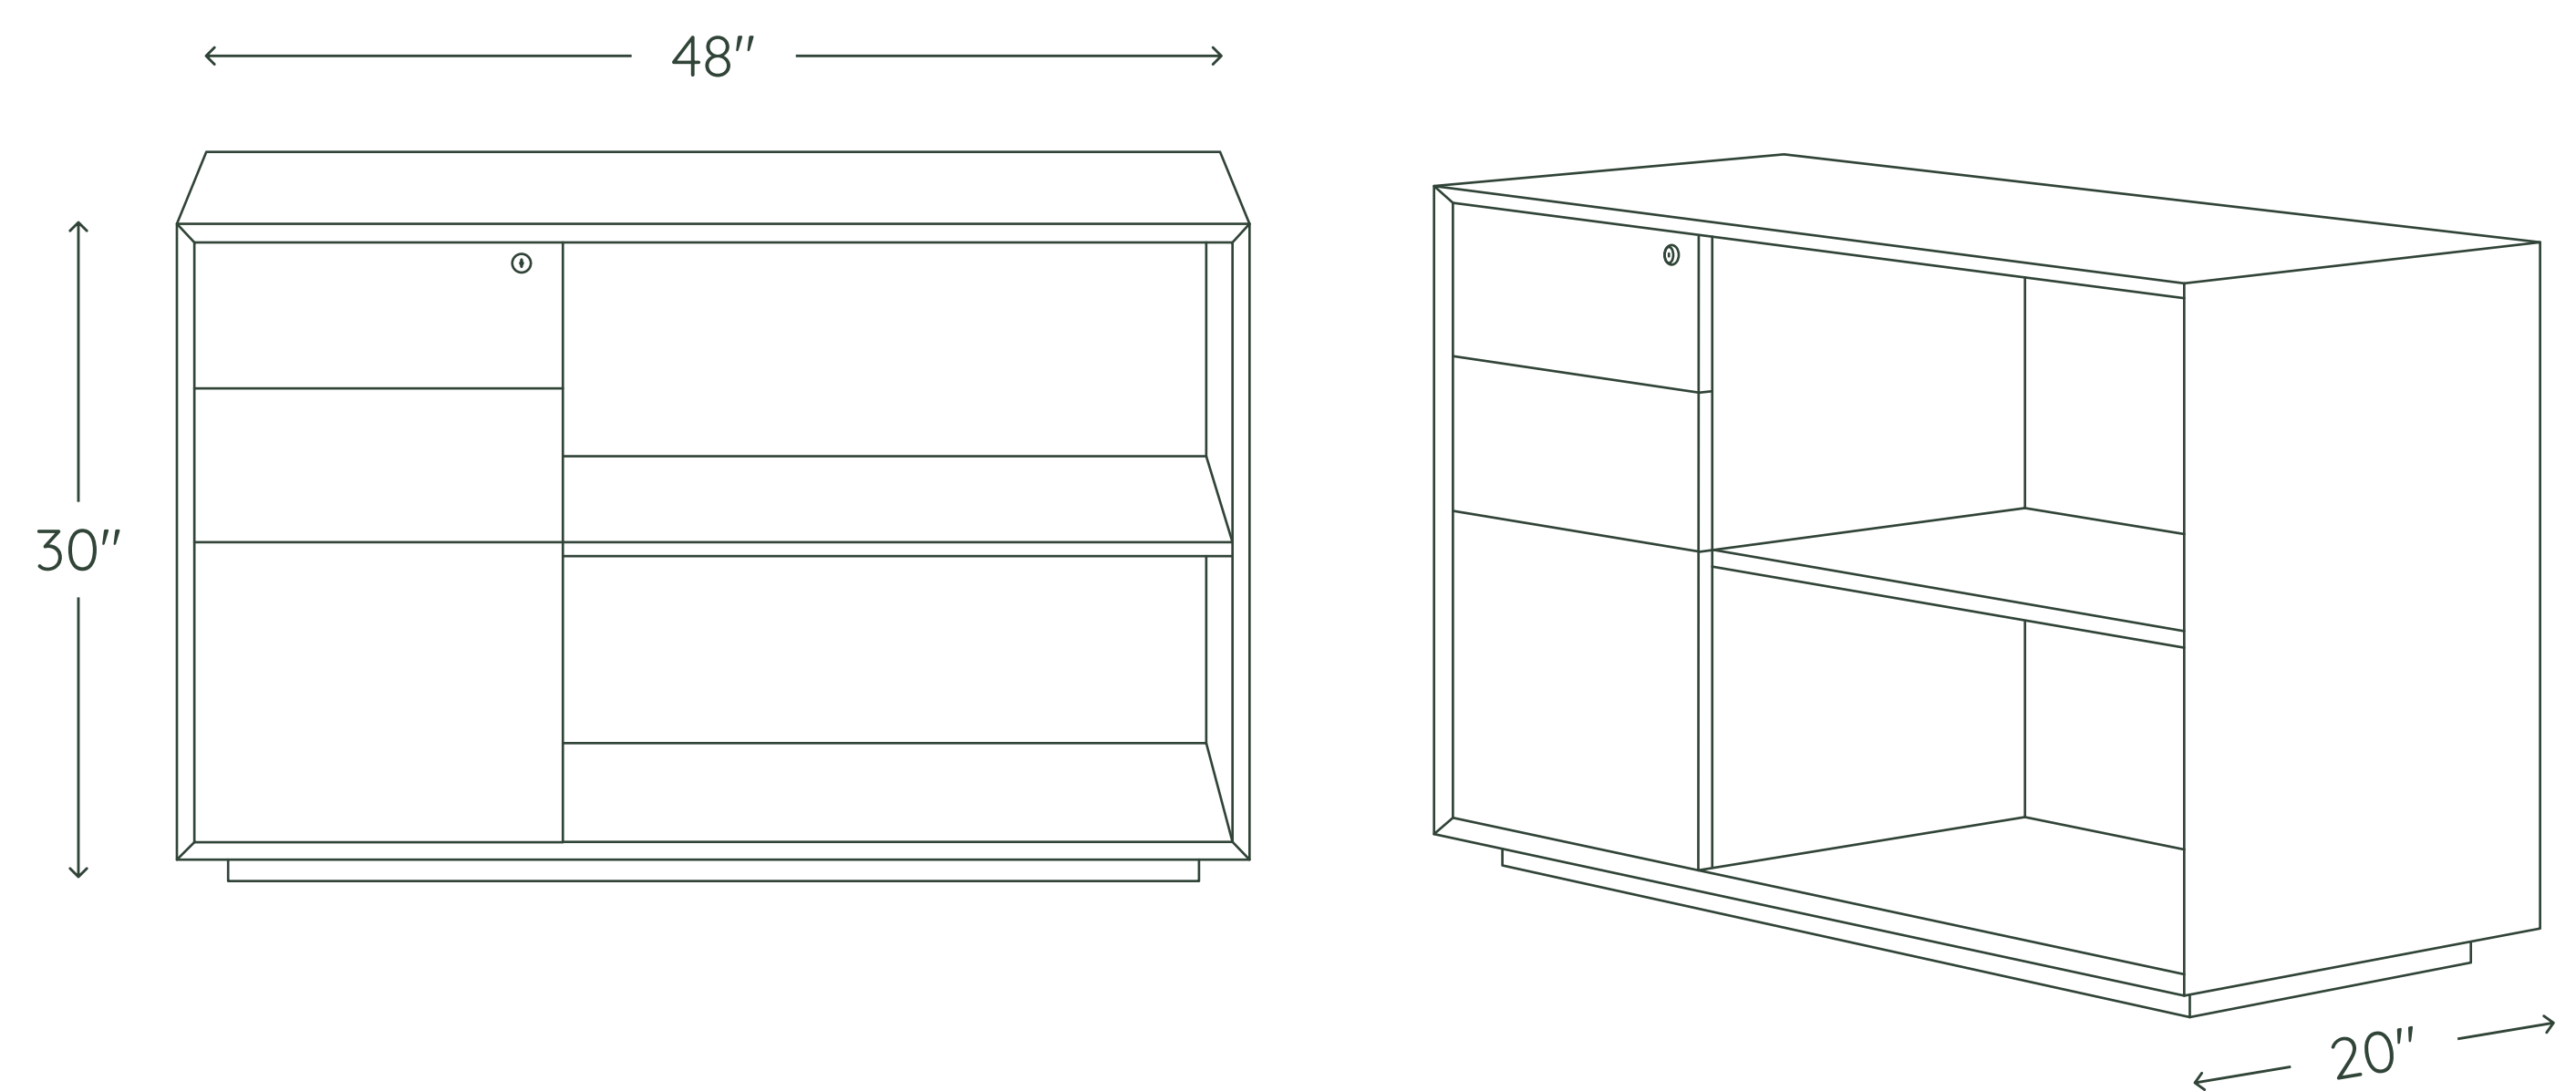

OVERVIEW

The Branch Credenza is a beautiful and practical accent for offices and common spaces. Spacious shelving with dividers permits easy access to necessities and display items, while a locking cabinet provides secure storage for documents and valuables.

Available in a variety of finishes, with a storage cabinet oriented toward either the left or right side. Can pair with Standing Desk or Office Desk to form an executive L-Desk.

COLORS

Woodgrain	White	Walnut
		
#E9D8B6	#FFFFFF	#752201

SPECIFICATIONS

Overall: 48"W x 20"D x 30"H

Assembled weight: 125 lbs

Max capacity: 300 lbs