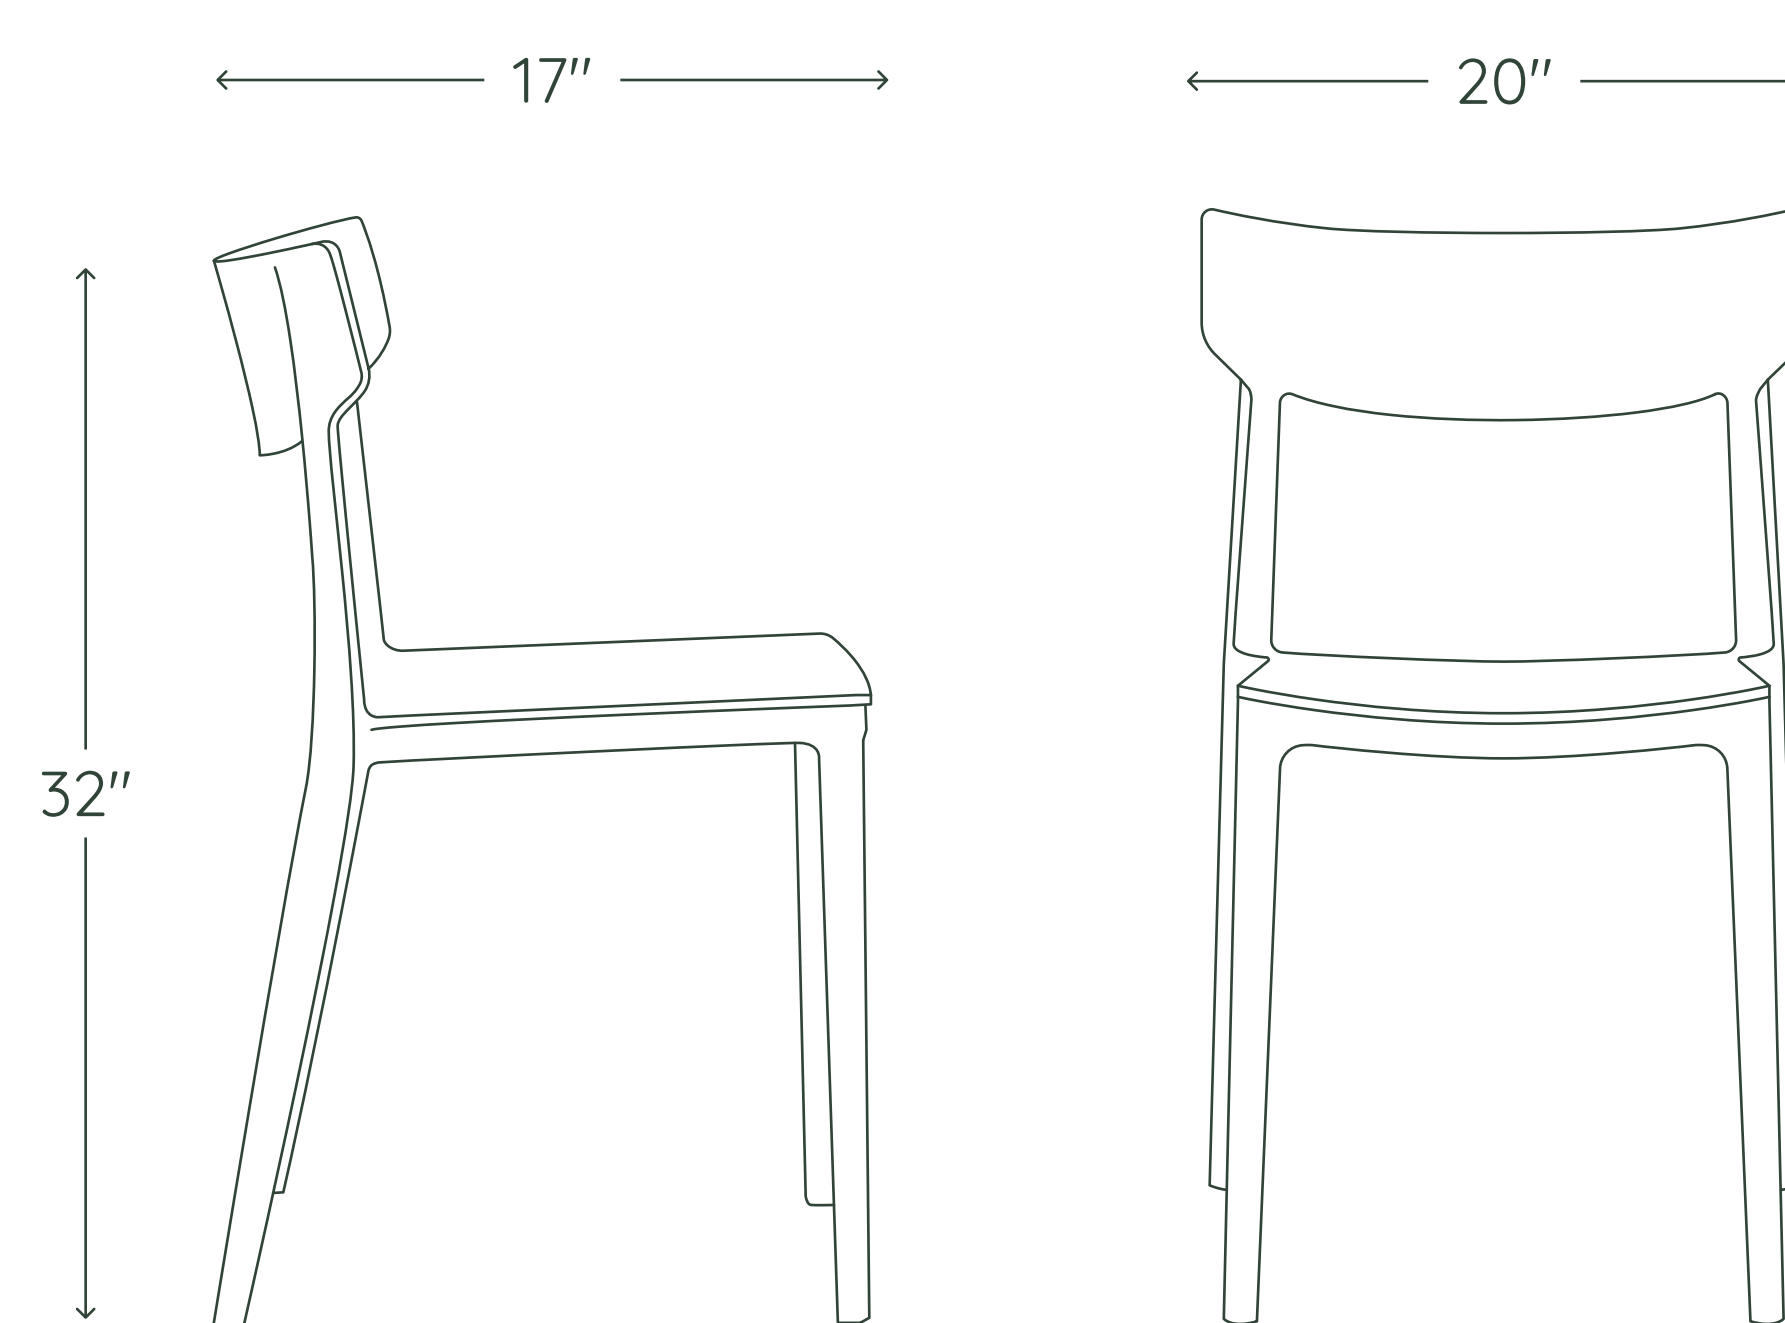

CLEANING AND CARE

Surface: wipe off dust with a soft cloth, and use a mild soap with water to remove stains and debris.

SPECIFICATIONS

Overall: 20"W x 17"D x 32"H

Max capacity: 275 lbs

Assembled weight: 15 lbs